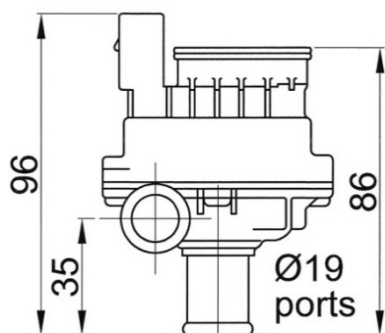

a xylem brand

12v dc Circulation Pump 59510-0012

12 volt d.c. plastic pump
Non-self-priming for hot water circulation

dimensions in mm

- ◆ Long life 'brush-less' DC motor with sealess magnetic drive pump. (No shaft seal to leak)
- ◆ Up to 20,000 hours life
- ◆ Pumps water at 100°C
- ◆ Current draw 1.2 amps at 12v dc
- ◆ Output up to 12.5 litres/minute at 1.2m total head
- ◆ Ignition protected
- ◆ Non-corroding materials
- ◆ Non-self-priming requires flooded suction
- ◆ Not suitable for seawater
- ◆ Weight: 0.27Kg