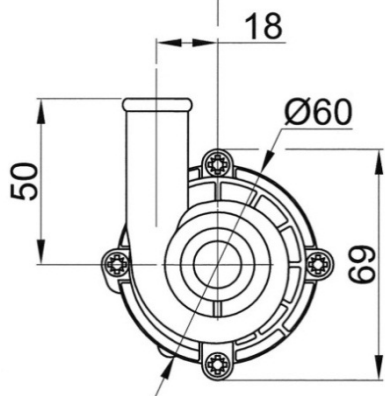

a xylem brand

12v dc Circulation Pump 59510-0012

12 volt d.c. plastic pump
Non-self-priming for hot water circulation

dimensions in mm

- ◆ Long life 'brush-less' DC motor with sealess magnetic drive pump. (No shaft seal to leak)
- ◆ Up to 20,000 hours life
- ◆ Pumps water at 100°C
- ◆ Current draw 1.2 amps at 12v dc
- ◆ Output up to 12.5 litres/minute at 1.2m total head
- ◆ Ignition protected
- ◆ Non-corroding materials
- ◆ Non-self-priming requires flooded suction
- ◆ Not suitable for seawater
- ◆ Weight: 0.27Kg