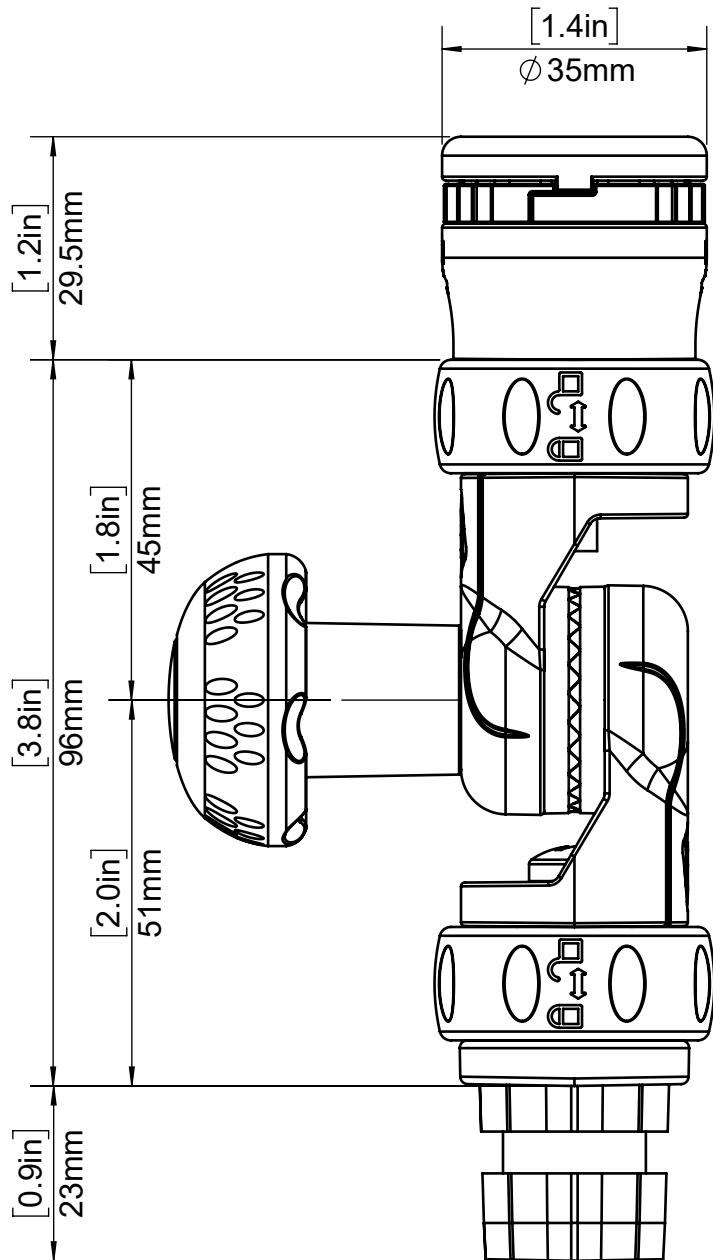

02-4143-11 FISHFINDER MOUNT R-LOCK HOOK2

	1:1	SCALE
	27/11/2019	DATE
Fish Finder Mount R-Lock Hook2		TITLE
02-4143-11		PART NUMBER