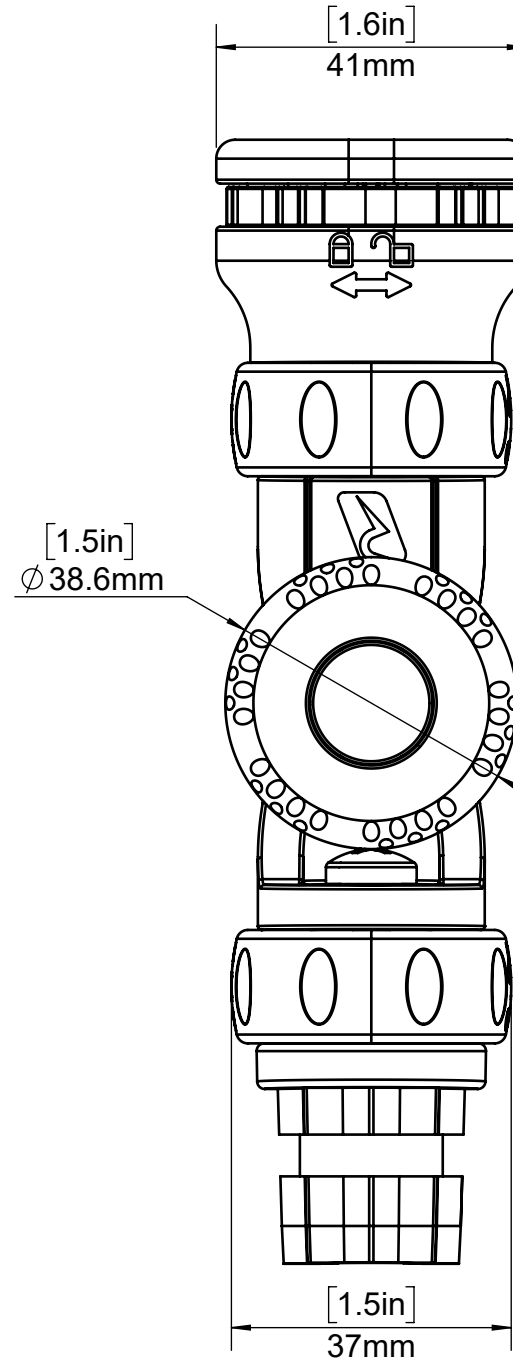

02-4143-11 FISHFINDER MOUNT R-LOCK HOOK2

	1:1	SCALE
	27/11/2019	DATE
Fish Finder Mount R-Lock Hook2		TITLE
02-4143-11		PART NUMBER