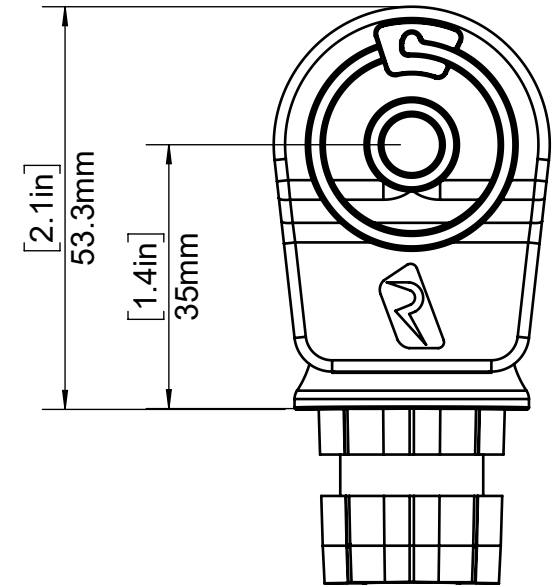

02-4143-11 FISHFINDER MOUNT R-LOCK HOOK2

	1:1	SCALE
	27/11/2019	DATE
Fish Finder Mount R-Lock Hook2		TITLE
02-4143-11		PART NUMBER