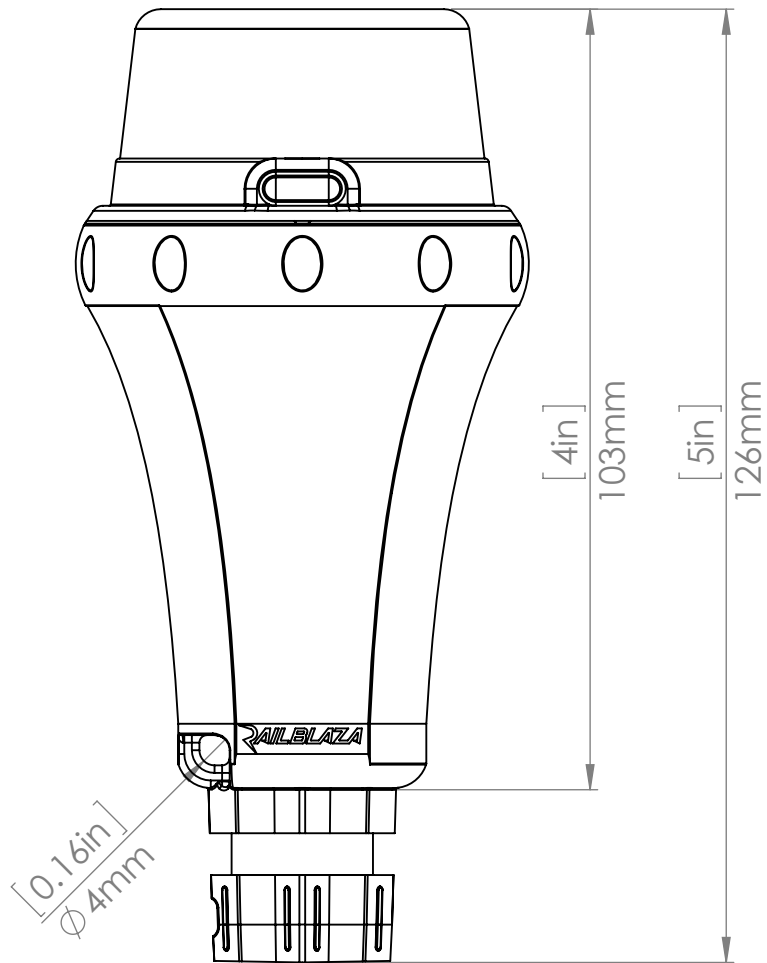

Pole Diameter : 22mm
7/8in

TITLE:

illuminate i360

Date: 16/05/2016

All rights reserved RAILBLAZA LTD.
Copyright 2016

A4

Drawn By: Chris Pratt

SHEET 1 OF 1