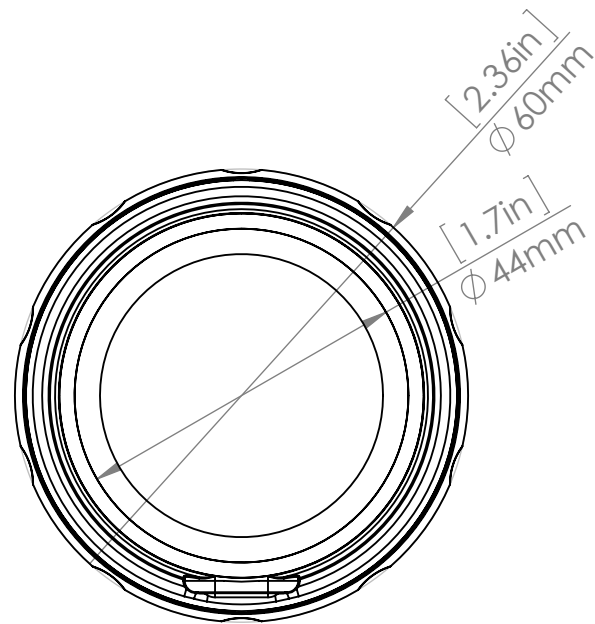

Pole Diameter : 22mm
7/8in

TITLE:

illuminate i360

Date: 16/05/2016

All rights reserved RAILBLAZA LTD.
Copyright 2016

A4

Drawn By: Chris Pratt

SHEET 1 OF 1