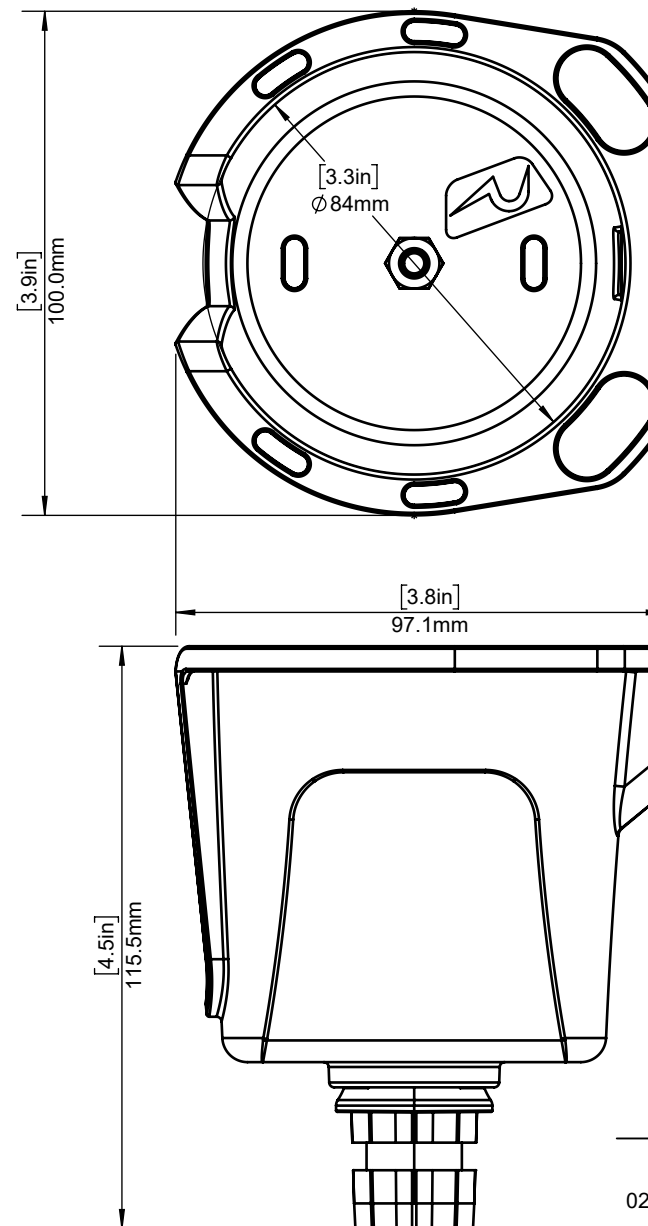

02-4048-11/21 & 04-4048-11/21 RAILBLAZA DRINKHOLD

Railblaza Ltd
11 David Mcathie Place
Silverdale 0932
Auckland
New Zealand
Ph: +64 9 426 1475
E - info@railblaza.com

Side Mounted Adaptor

Base Mounted Adaptor

18/06/2020	DATE
RAILBLAZA DrinkHold	TITLE
02-4048-11/21 & 04-4048-11/21	PART NUMBER