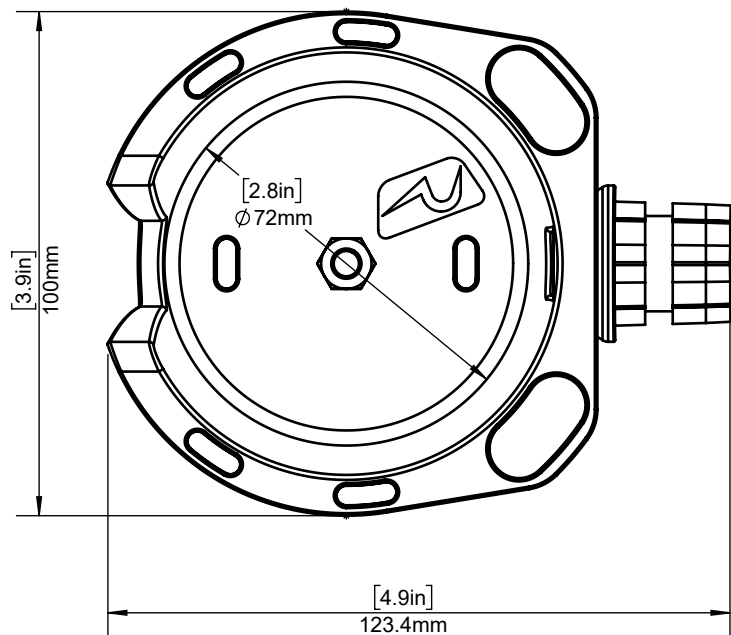

02-4048-11/21 & 04-4048-11/21 RAILBLAZA DRINKHOLD

Railblaza Ltd
11 David Mcathie Place
Silverdale 0932
Auckland
New Zealand
Ph: +64 9 426 1475
E - info@railblaza.com

Side Mounted Adaptor

Base Mounted Adaptor

18/06/2020	DATE
RAILBLAZA DrinkHold	TITLE
02-4048-11/21 & 04-4048-11/21	PART NUMBER